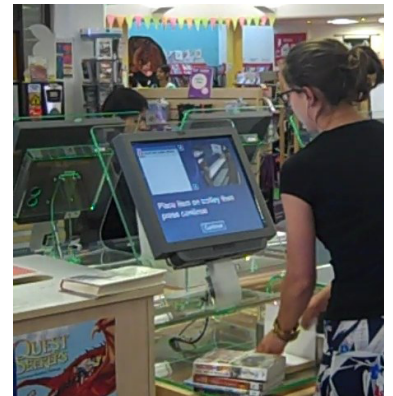

ICE Biometrics

T: +44 (0) 1394 420077

F: +44 (0) 1394 420086

E: info@d-techdirect.com

www.d-techdirect.com

D-Tech International Ltd
Building 136
Bentwaters Park
Rendlesham
Woodbridge
Suffolk
IP1 2TW